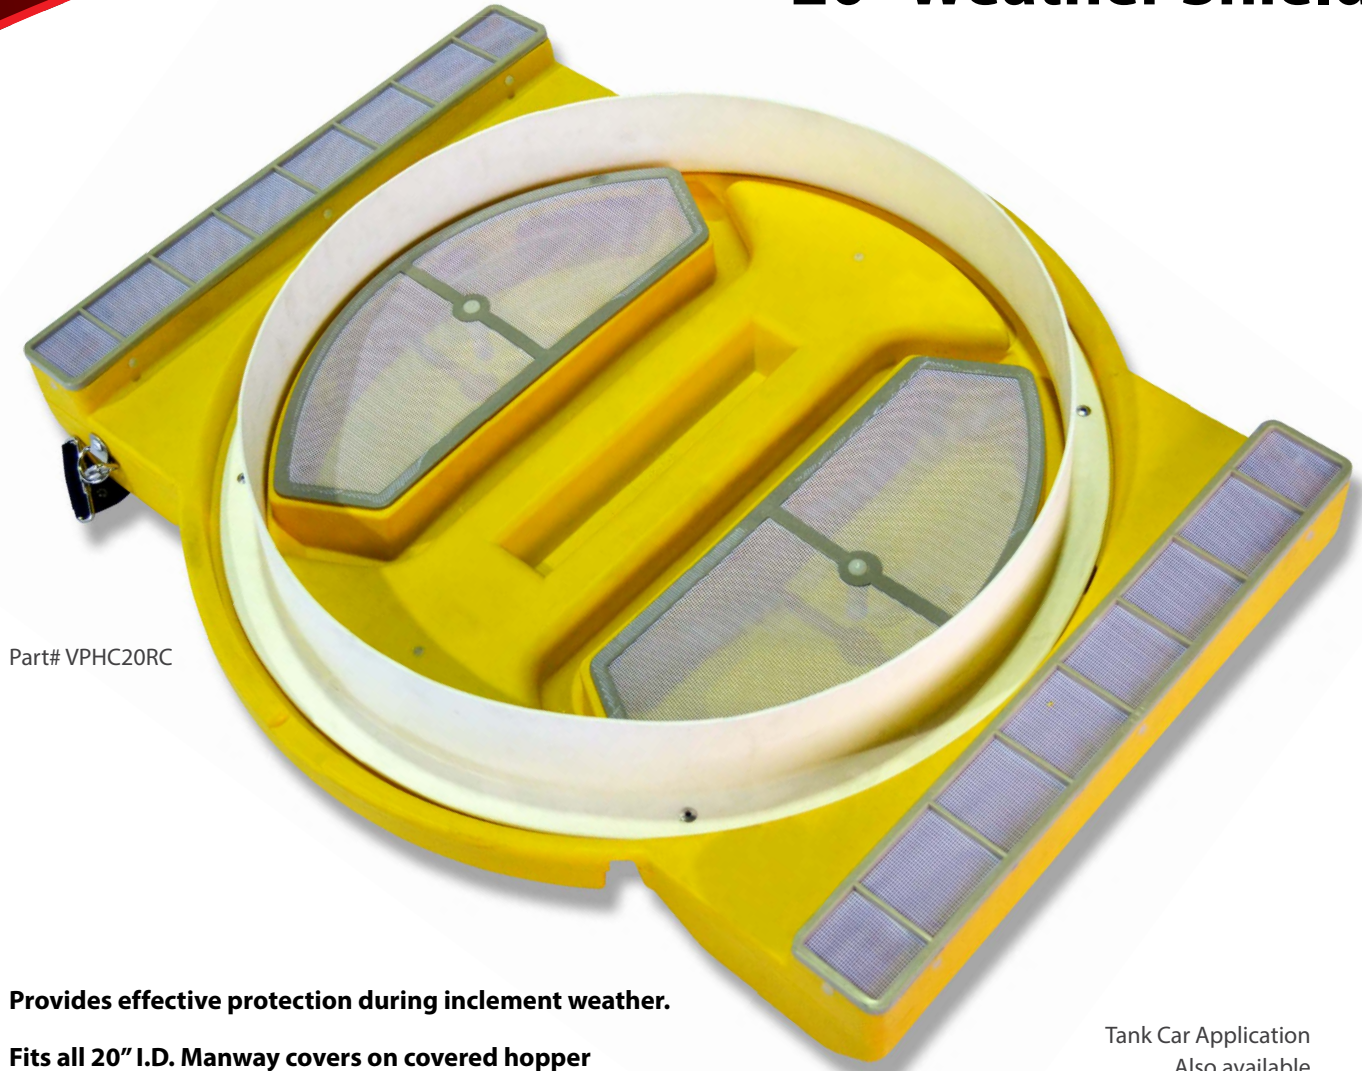

20" Weather Shield

Part# VPHC20RC

Provides effective protection during inclement weather.

Fits all 20" I.D. Manway covers on covered hopper cars, tank cars, and trucks.

Tank Car Application
Also available

Key Features

- Portable - can be moved from car to car or from opening to opening.
- Molded from durable, lightweight HD polyethylene.
- Shoulder strap keeps hands free; facilitates movement on car or truck.
- Provides dual filtering; various filter media available.
- All screens, external & internal are replaceable.
- Works with all resins and food products.
- Bright Yellow color for high visibility.